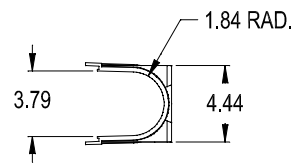

POLYLOK STORM DRAIN
END OUTLET
PART NO. PLSD-EO

POLYLOK STORM DRAIN
90 DEG. CORNER
PART NO. PLESD-90CDG

POLYLOK STORM DRAIN
END CAP
PART NO. PLSD-EC

CLIP AND PRYSLOTS
PROVIDE POSITIVE ENGAGEMENT
BETWEEN GRATE AND DRAIN