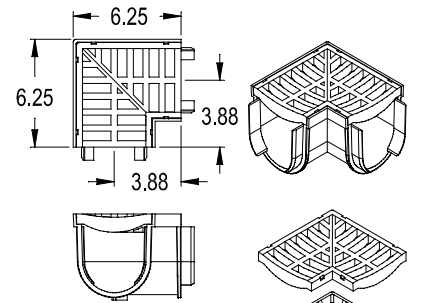

POLYLOK STORM DRAIN
END OUTLET
PART NO. PLSD-EO

POLYLOK STORM DRAIN
90 DEG. CORNER
PART NO. PLESD-90CDG

POLYLOK STORM DRAIN
END CAP
PART NO. PLSD-EC

CLIP AND PRYSLOTS
PROVIDE POSITIVE ENGAGEMENT
BETWEEN GRATE AND DRAIN

POLYLOK STORM DRAIN
CHANNEL AND GRATE
PART NO. PLSD-CHGG