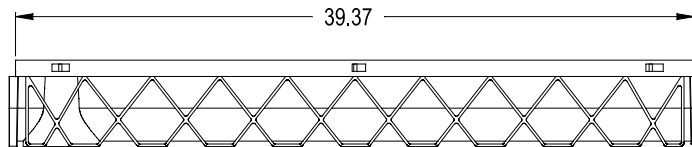

POLYLOK STORM DRAIN
END OUTLET
PART NO. PLSD-EO

POLYLOK STORM DRAIN
90 DEG. CORNER
PART NO. PLESD-90CDG

POLYLOK STORM DRAIN
END CAP
PART NO. PLSD-EC

CLIP AND PRYSLOTS
PROVIDE POSITIVE ENGAGEMENT
BETWEEN GRATE AND DRAIN

POLYLOK STORM DRAIN
CHANNEL AND GRATE
PART NO. PLSD-CHGG