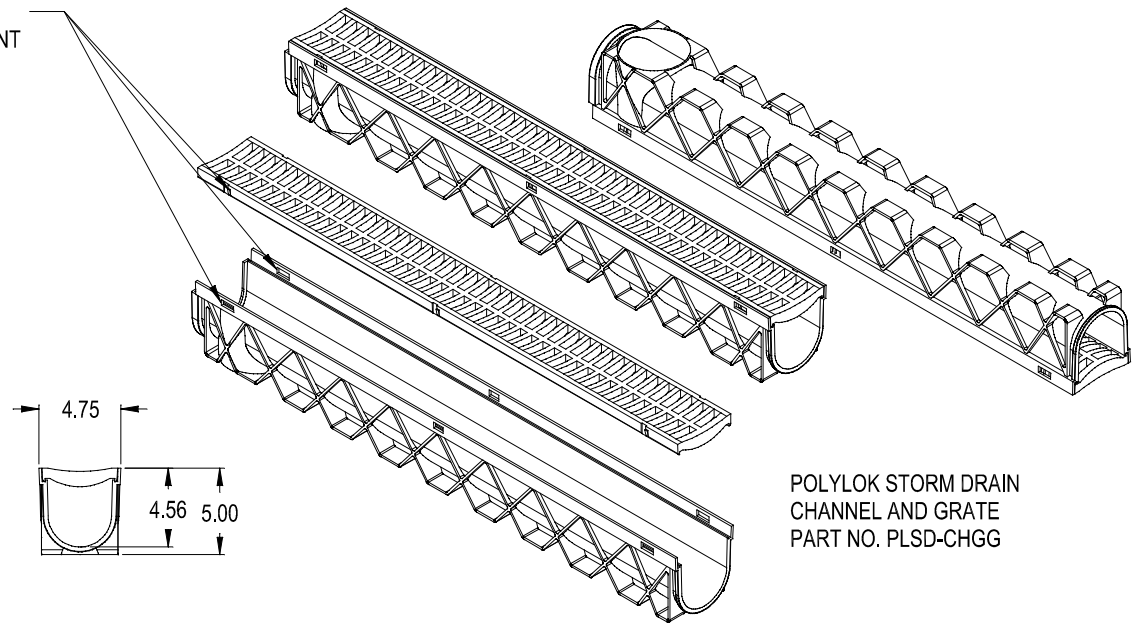

POLYLOK STORM DRAIN
END OUTLET
PART NO. PLSD-EO

POLYLOK STORM DRAIN
90 DEG. CORNER
PART NO. PLESD-90CDG

POLYLOK STORM DRAIN
END CAP
PART NO. PLSD-EC

CLIP AND PRYSLOTS
PROVIDE POSITIVE ENGAGEMENT
BETWEEN GRATE AND DRAIN

POLYLOK STORM DRAIN
CHANNEL AND GRATE
PART NO. PLSD-CHGG